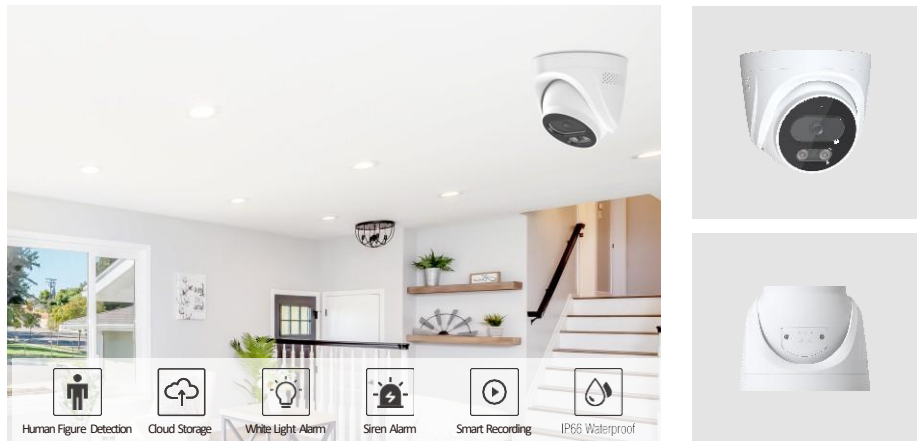

Wireless Turret IP Camera Outdoor Indoor

Specifications

- **Resolution:** 5MP:2560x1920, 4MP:2560x1440
  3MP:2304x1296, 2MP:1920x1080
- **Image Sensor Config:** CMOS
- **Lens:** 4mm
- **Field of View (FOV):** Horizontal 83°, Vertical 45°, Diagonal 98°
- **Frame:** 15 FPS/25 FPS
- **Video Compression Rate:** SD, HD, UHD
- **App:** Tuya
- **Night Vision:** Infrared 20 Meters/White Light 15 Meters
- **Network:** 2.4G/5G WiFi/ RJ45
- **Audio:** Built-in Speaker, Microphone
- **Operating Condition:** Temperature:-10 °C to +50 °C
- **Humidity:** < 95% (no condensation)
- **Power Supply:** DC 12V1A
- **Private Housing:** Unique Design

Special Features

- AI Human Figure Detection, Face Detection, Sound Detection (Individual Model Support)
- SOS Remote Alarm Event Recording, Intelligent Recording, Recording Can Be Saved For A
- Longer Time Full-color Night Vision, Smart Color Night Vision, IR Night Vision Optional
- Support Both WiFi and Wired RJ45 Network Cable. Safer for
- Smart Siren & White Light Alarm Work with Amazon Alexa
- and Google Assistant (Optional) IP66 Waterproof, Suitable
- for Both Outdoor or Indoor Use