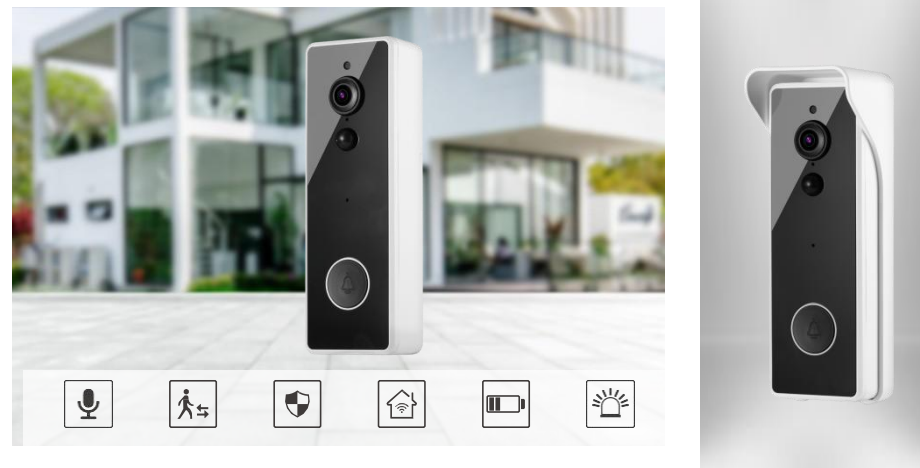

▶ Smart Battery Video Doorbell

Specifications

- Full HD 1080p (2MP CMOS) PIR Motion
- PIR Motion Detection alerts
- Two-way Audio
- IR Night Vision
- Siren Alarm
- 2* Rechargeable lithium battery (2200mAh x 2)
- IPX4 waterproof
- Micro SD (Max. 128GB) or cloud
- App: Tuya
- **optional wireless indoor chime**
- 1x USB charging cable
- 1x Screw set
- 2x 18650 batteries (2200mAh x 2)
- 1x wireless USB Chime
- **Operating Condition:** Temperature: -10 °C to +50 °C
- **Humidity:** < 95% (no condensation)

Special Features

- AI Human Figure Detection, Face Detection PIR Motion Detection, Standby
- Detection Long Battery Life (Rechargeable), Reduces Standby Power
- Consumption
- Worry-free Use For Automatically Switch The Working Mode According To The Power
- Voice-changing, Two-way Talk, Auto Reply/Rapid Reply Multiple
- Power-saving Modes, No Need For Frequent Charging Work with Amazon Alexa and Google Assistant (Optional) Doorbell, Monitoring, Alarm Protection All-in-one