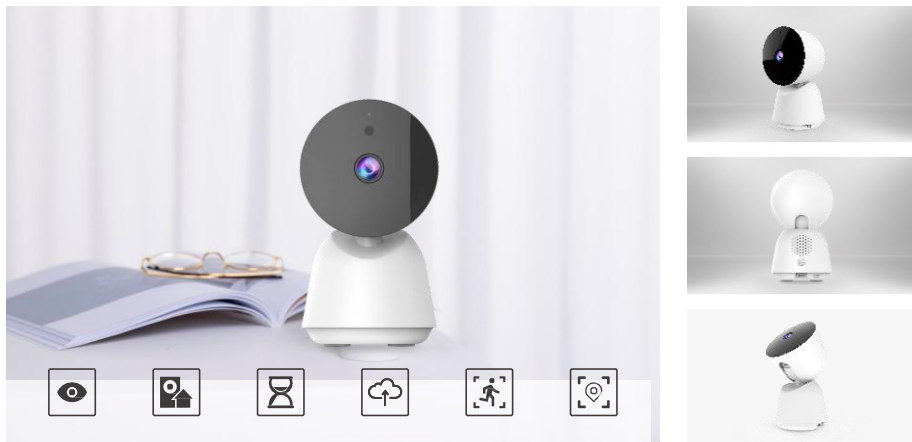

Wireless Pan&Tilt IP Camera Indoor

Specifications

- **Resolution:** 5MP:2560x1920, 4MP:2560x1440
  3MP:2304x1296, 2MP:1920x1080
- **Image Sensor Config:** CMOS
- **Lens:** 4mm
- **Field of View (FOV):** Horizontal 85°, Vertical 45°, Diagonal 102°
- **PTZ Angle:** Horizontal 356°, Vertical 60°
- **Frame:** 15 FPS/25 FPS
- **Video Compression Rate:** SD, HD, UHD
- **App:** Tuya
- **Infrared Night Vision:** 8 Meters
- **Network:** 2.4G WiFi
- **Audio:** Built-in Speaker, Microphone
- **Operating Condition:** Temperature: -10 °C to +50 °C
- **Humidity:** < 95% (no condensation)
- **Power Supply:** Micro USB 5V 1A
- **Size:** 122*70*70mm
- **Weight:** 185 g (excluding package)

Special Features

- AI Human Figure Detection, Face Detection, Sound Detection
- Rapid Sleep, SOS Remote Alarm, Auto Cruising, AI Auto
- Tracking
- Time Lapse
- Family Remote Care, Cloud and TF Card Local Storage (Max 128G)
- 128G Optional Work with Amazon Alexa and Google Assistant (Optional)
- Unique Designed Private Housing
- Exquisite and Portable