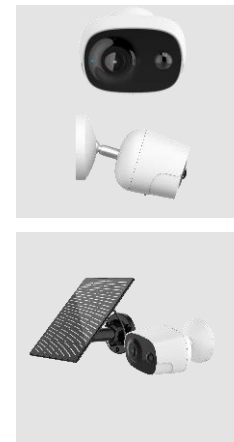

Wireless Pan&Tilt IP Camera Outdoor (WorkWith Tuya AppOnly)

Specifications

- Image Sensor Config: CMOS
- Lens: 2.8mm
- Field of View (FOV): 2MP(MC3L): Horizontal 113°, Diagonal 135°, Vertical 58°
  3MP(MC3LA): Horizontal 118°, Diagonal 145°, Vertical 63°
- Resolution: 3MP 2304x1296; 2MP 1920x1080
- Frame: 20FPS
- Network: 2.4G WIFI
- Infrared Night Vision: 7 Meters
- App: Tuya
- Power Consumption: $\leq 1W$
- Audio: Built-in Speaker, Microphone
- Power Supply: External Micro USB 5V 2A/5200mAh Lithium
- Battery/Solar Charging Board(optional)
- Operating Condition: Temperature: -10 °C to +50 °C
- Humidity: < 95% (no condensation)
- Size: 84*60*98.5mm
- Weight: 230g (including power supply, excluding package)

Special Features

- AI Human Figure Detection, Face Detection PIR
- Motion Detection, Standby Detection PIR+Human
- Double Detection Alarm(Coming soon)
- Worry-free Use For Automatically Switch The Working Mode According To The Power
- Multiple Power-saving Modes, No Need For Frequent Charging
- Work with Amazon Alexa and Google Assistant(Optional) Unique
- Designed Private Housing, IP66 Waterproof Support 5V/3W Solar Panel (Optional)